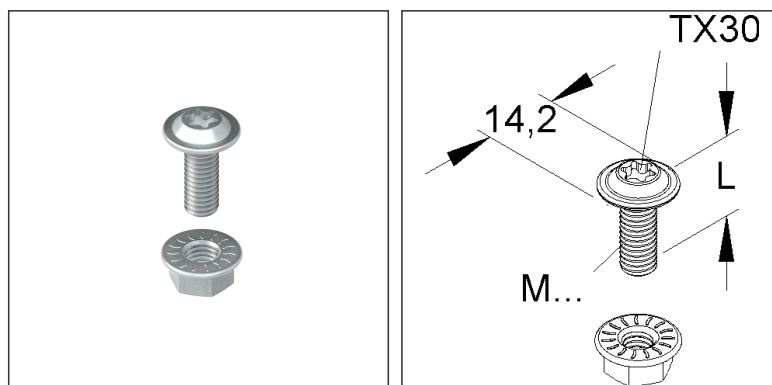

**Pan-Head Screw with Hexagon Socket T30 similar to DIN EN ISO 7380-2**

incl. toothed flange nut acc. to DIN 1661

**LFM 6X16-TX V**

EAN Code: 4013339132607  
 Smallest packaging unit:50 pcs.

the photorealistic images are to be considered as reference images

**Article Description**

Oval-head screw with hexagon socket T30 similar to DIN EN ISO 7380-2, steel,electro galvan. according DIN EN ISO 2081/4042, blue passivated

**Additional Price Information**

Article group	N13
quantity unit	pcs.

#### Physical Article Dimensions

Height	6.00 mm
Width	6.00 mm
Depth/length	16.00 mm

#### Tender Text

Pan head screw with hexagon socket TX30 similar to DIN EN ISO 7380-2 with toothed flange nut acc. to DIN EN 1661, for fastening walkable cable trays on distance profiles/brackets as well as for fastening barrier strips, etc.  
Dimensions (approx. dimensions)  
Thread : M 6  
Length : 16 mm  
Material : steel, electro galvanised according to DIN EN ISO 19598/4042, blue passivated  
NIEDAX Model-No. : LFM 6X16-TX V  
EP Material\_\_\_\_\_ EP Lohn\_\_\_\_\_  
Unit price/piece